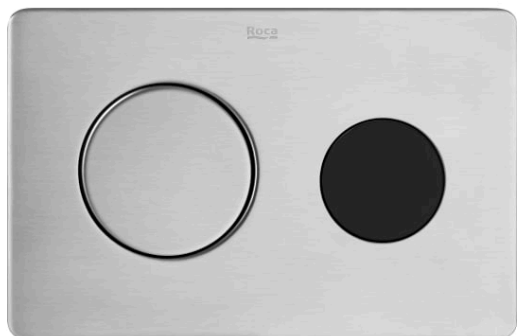

DUPLO ONE

PL10-E PRO- Electronic vandal-proof stainless steel dual flush plate with manual or touchless activation

TECHNICAL DRAWINGS

FEATURES

Electronic vandal-proof stainless steel dual flush plate for Roca installation systems with automatic or touchless activation. Automatic autoflush with presence sensor. Suitable for private and semi-public spaces. No tools required for installation.

Duplo One

The compact and versatile Duplo One concealed cisterns are an easy-to-install, space-saving solution for all types of bathrooms, available with a range of flush plates.

INSTALLATION AND USER MANUALS