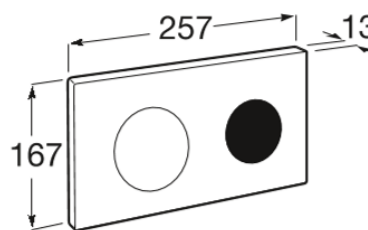

DUPLO ONE

PL10-E PRO- Electronic vandal-proof stainless steel dual flush plate with manual or touchless activation

TECHNICAL DRAWINGS

FEATURES

Electronic vandal-proof stainless steel dual flush plate for Roca installation systems with automatic or touchless activation. Automatic autoflush with presence sensor. Suitable for private and semi-public spaces. No tools required for installation.