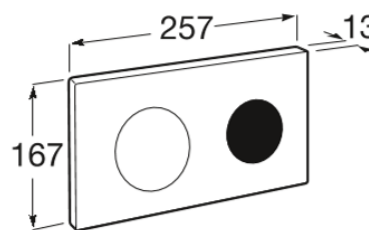

DUPLO ONE

PL10-E PRO- Electronic vandal-proof stainless steel dual flush plate with manual or touchless activation

TECHNICAL DRAWINGS

FEATURES

Electronic vandal-proof stainless steel dual flush plate for Roca installation systems with automatic or touchless activation. Automatic autoflush with presence sensor. Suitable for private and semi-public spaces. No tools required for installation.