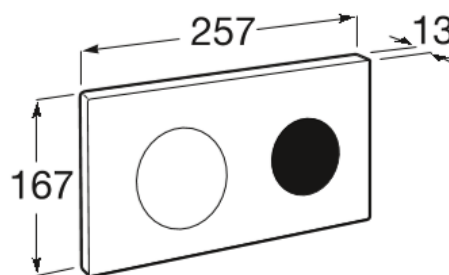

**DUPLO ONE**

**PL10-E - Electronic dual flush plate with manual or touchless activation**

**DIMENSIONS**

Length	257 mm
Width	13 mm
Height	167 mm

**COLOURS AND FINISHES**

**TECHNICAL DRAWINGS**

**FEATURES**

Electronic dual flush plate for Roca installation systems with automatic or touchless activation. Automatic autoflush with presence sensor. Suitable for private and semi-public spaces. No tools required for installation.