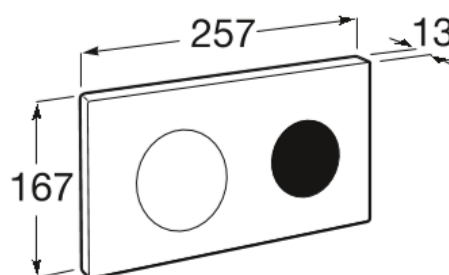

DUPLO ONE

PL10-E - Electronic dual flush plate with manual or touchless activation

DIMENSIONS

Length	257 mm
Width	13 mm
Height	167 mm

COLOURS AND FINISHES

TECHNICAL DRAWINGS

FEATURES

Electronic dual flush plate for Roca installation systems with automatic or touchless activation. Automatic autoflush with presence sensor. Suitable for private and semi-public spaces. No tools required for installation.