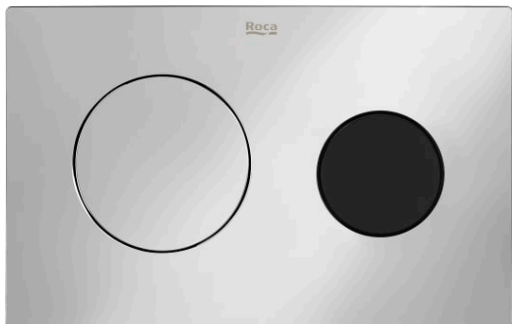

**DUPLO ONE**

**PL10-E - Electronic dual flush plate with manual or touchless activation**

**DIMENSIONS**

Length	257 mm
Width	13 mm
Height	167 mm

**COLOURS AND FINISHES**

**TECHNICAL DRAWINGS**

**FEATURES**

Electronic dual flush plate for Roca installation systems with automatic or touchless activation. Automatic autoflush with presence sensor. Suitable for private and semi-public spaces. No tools required for installation.

## Duplo One

The compact and versatile Duplo One concealed cisterns are an easy-to-install, space-saving solution for all types of bathrooms, available with a range of flush plates.