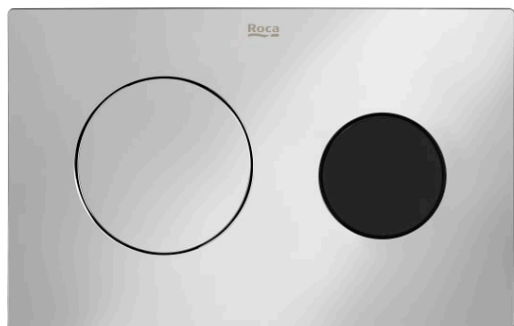

DUPLO ONE

PL10-E - Electronic dual flush plate with manual or touchless activation

DIMENSIONS

Length	257 mm
Width	13 mm
Height	167 mm

COLOURS AND FINISHES

TECHNICAL DRAWINGS

FEATURES

Electronic dual flush plate for Roca installation systems with automatic or touchless activation. Automatic autoflush with presence sensor. Suitable for private and semi-public spaces. No tools required for installation.

Duplo One

The compact and versatile Duplo One concealed cisterns are an easy-to-install, space-saving solution for all types of bathrooms, available with a range of flush plates.

INSTALLATION AND USER MANUALS