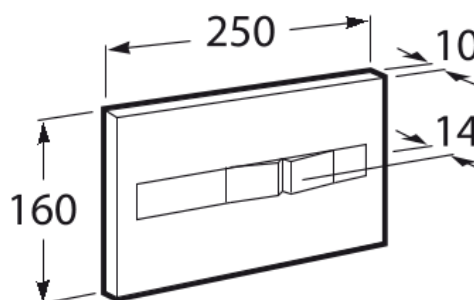

DUPLO ONE**PL2 Dual - Dual flush plate**

DIMENSIONS

Length 250 mm
Height 160 mm

COLOURS AND FINISHES

 0 White

**FEATURES**

Dual flush plate for Roca installation systems. No tools required for installation.

Number of buttons: 2

TECHNICAL DRAWINGS

Duplo One

The compact and versatile Duplo One concealed cisterns are an easy-to-install, space-saving solution for all types of bathrooms, available with a range of flush plates.