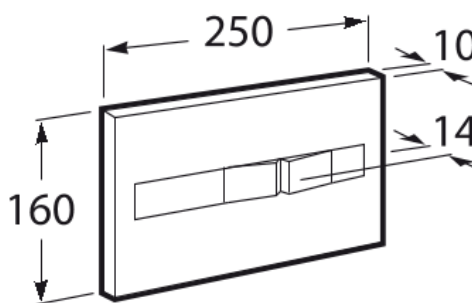

DUPLO ONE

PL2 Dual - Dual flush plate

DIMENSIONS

Length 250 mm
Height 160 mm

COLOURS AND FINISHES

TECHNICAL DRAWINGS

FEATURES

Dual flush plate for Roca installation systems. No tools required for installation.

Number of buttons: 2

Duplo One

The compact and versatile Duplo One concealed cisterns are an easy-to-install, space-saving solution for all types of bathrooms, available with a range of flush plates.

INSTALLATION AND USER MANUALS