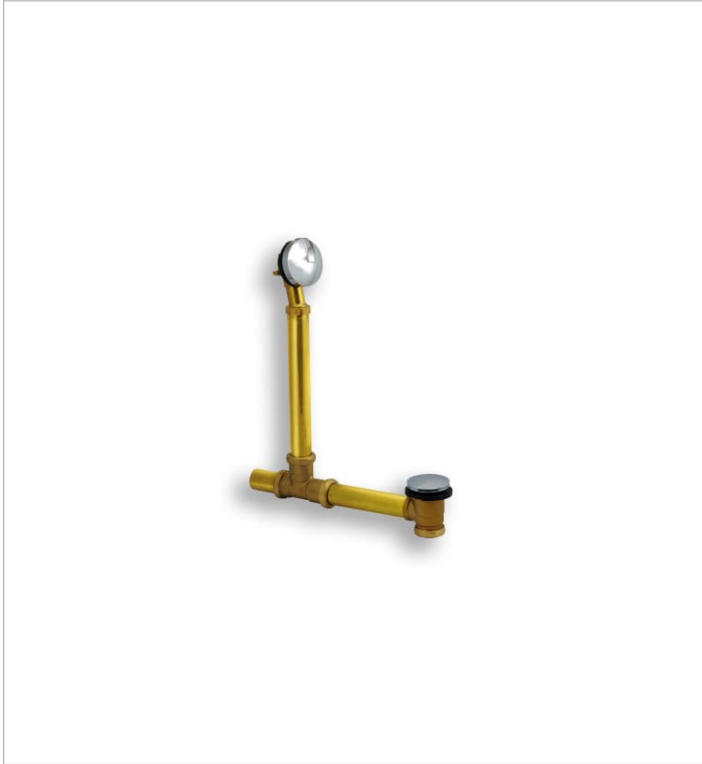

AQUA

Foot touch fixed pipe pop-up waste

TECHNICAL DRAWINGS

FEATURES

Aqua

This collection is a design proposal that blends into the bathroom space, where a great deal of thought has been given to the principles of saving, sustainability and integration in the technological conception of each item.