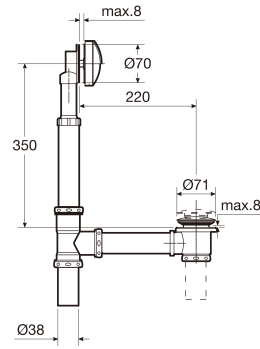

AQUA

Foot touch fixed pipe pop-up waste

TECHNICAL DRAWINGS

FEATURES

Aqua

This collection is a design proposal that blends into the bathroom space, where a great deal of thought has been given to the principles of saving, sustainability and integration in the technological conception of each item.