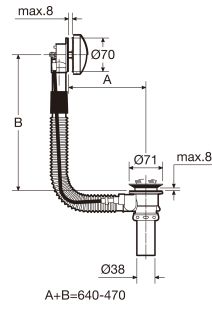

AQUA

Rotary flexible pipe pop-up waste

TECHNICAL DRAWINGS

FEATURES

Aqua

This collection is a design proposal that blends into the bathroom space, where a great deal of thought has been given to the principles of saving, sustainability and integration in the technological conception of each item.