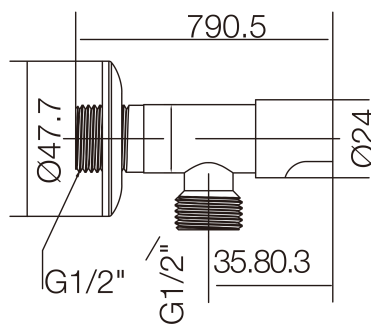

WALL

90° Angle valve with ceramic cartridge

TECHNICAL DRAWINGS

FEATURES

Installation type: Built-in

Wall

Stylised, slim-line and avant-garde forms imbue the bathroom with a touch of distinction and class. This collection is the design response for urban and cosmopolitan interiors through slender and refined strokes.