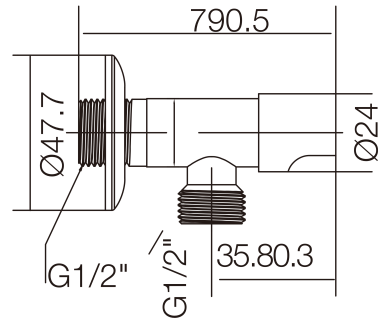

WALL

90° Angle valve with ceramic cartridge

TECHNICAL DRAWINGS

FEATURES

Installation type: Built-in

Wall

Stylised, slim-line and avant-garde forms imbue the bathroom with a touch of distinction and class. This collection is the design response for urban and cosmopolitan interiors through slender and refined strokes.