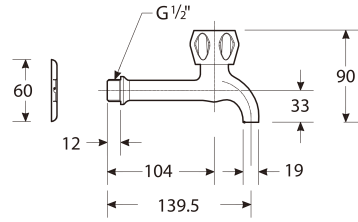

WALL

Wall-mounted pillar tap

TECHNICAL DRAWINGS

FEATURES

Installation type: Wall-mounted

Wall

Stylised, slim-line and avant-garde forms imbue the bathroom with a touch of distinction and class. This collection is the design response for urban and cosmopolitan interiors through slender and refined strokes.