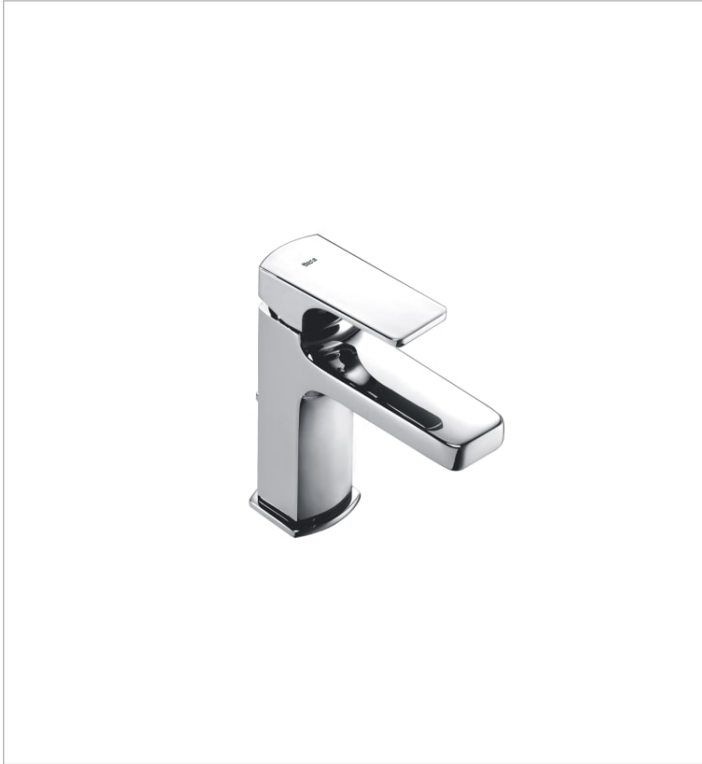

ESCUADRA

Basin mixer with pop-up waste

TECHNICAL DRAWINGS

FEATURES

Application place: Basin

Cold water tap

Faucet type: Single-lever

Flexible supply hoses included

High neck

Hot water tap

Installation type: Deck-mounted

Water and Energy Saving System CLICK®

Water and energy saving

Water connection thread: 1/2"

Evershine

SoftTurn