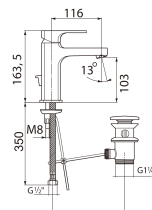

ESCUADRA

Basin mixer with pop-up waste

TECHNICAL DRAWINGS

FEATURES

Application place: Basin

Cold water tap

Faucet type: Single-lever

Flexible supply hoses included

High neck

Hot water tap

Installation type: Deck-mounted

Water and Energy Saving System CLICK®

Water and energy saving

Water connection thread: 1/2"

Evershine

SoftTurn