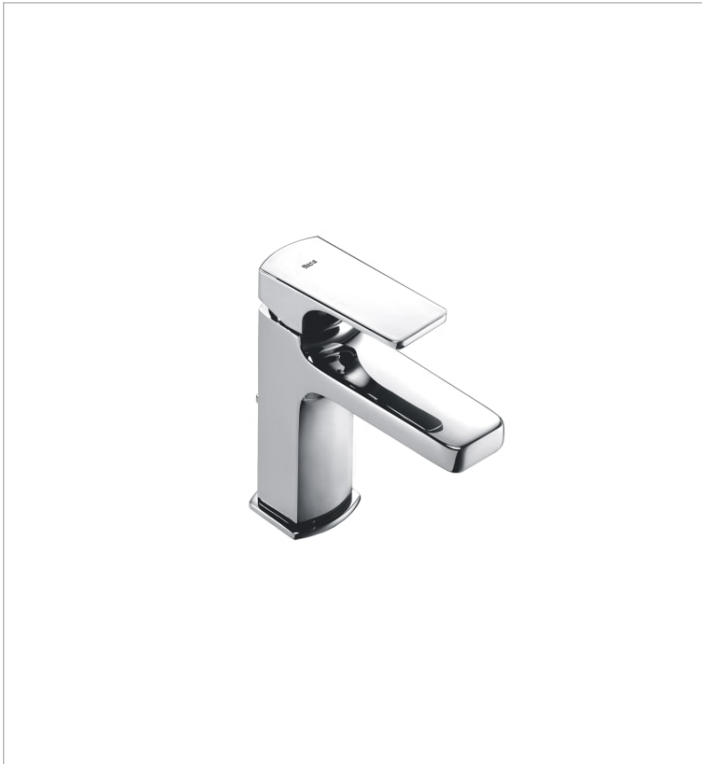

ESCUADRA

Basin mixer with pop-up waste

TECHNICAL DRAWINGS

FEATURES

- Application place: Basin
- Cold water tap
- Faucet type: Single-lever
- Finish: Chrome
- Flexible supply hoses included
- High neck
- Hot water tap
- Installation type: Deck-mounted
- Water and Energy Saving System CLICK®
- Water and energy saving
- Water connection thread: 1/2"

Evershine

SoftTurn

Escuadra

Committed to the perfection of a finish that leads us to a universe ruled by technology. A sequence of angles, straight lines and planes in a singular style proposal, specially recommended for those who love design inspired by urban life.