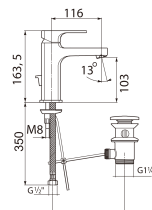

ESCUADRA

Basin mixer with pop-up waste

TECHNICAL DRAWINGS

FEATURES

- Application place: Basin
- Cold water tap
- Faucet type: Single-lever
- Finish: Chrome
- Flexible supply hoses included
- High neck
- Hot water tap
- Installation type: Deck-mounted
- Water and Energy Saving System CLICK®
- Water and energy saving
- Water connection thread: 1/2"