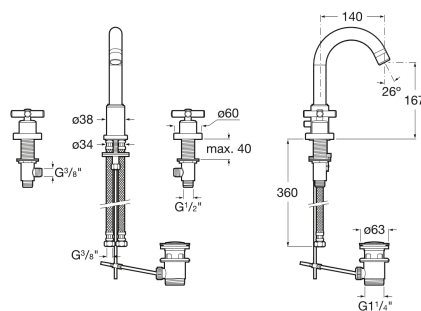

Deck-mounted basin mixer with pop-up waste

TECHNICAL DRAWINGS