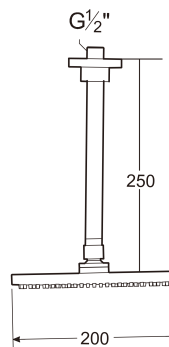

FEATURES

Installation place: Ceiling

Number of functions: 1

Shower arm length (mm): 250

Shower arm type: Straight

Shower head length (mm): 200

Shower head shape: Square

Shower head width (mm): 200

WALL

Shower head with ceiling mounted shower arm

TECHNICAL DRAWINGS

Wall

Stylised, slim-line and avant-garde forms imbue the bathroom with a touch of distinction and class. This collection is the design response for urban and cosmopolitan interiors through slender and refined strokes.