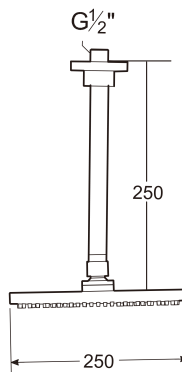

**FEATURES**

Installation place: Ceiling

Number of functions: 1

Shower arm length (mm): 250

Shower arm type: Straight

Shower head length (mm): 250

Shower head shape: Square

Shower head width (mm): 250

**WALL**

**Shower head with ceiling mounted shower arm**

**TECHNICAL DRAWINGS**