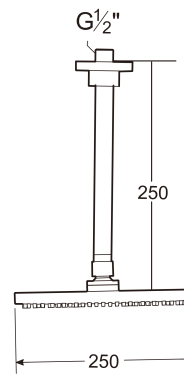

WALL

## Shower head with ceiling mounted shower arm

TECHNICAL DRAWINGS

### FEATURES

Installation place: Ceiling

Number of functions: 1

Shower arm length (mm): 250

Shower arm type: Straight

Shower head length (mm): 250

Shower head shape: Square

Shower head width (mm): 250