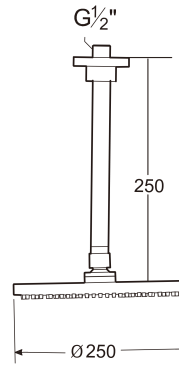

WALL

Shower head with ceiling mounted shower arm

TECHNICAL DRAWINGS

**FEATURES**

Installation place: Ceiling

Number of functions: 1

Shower arm length (mm): 250

Shower arm type: Straight

Shower head diameter (mm): 250

Shower head shape: Circular