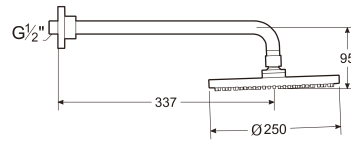

WALL

Shower head with wall mounted shower arm

TECHNICAL DRAWINGS

FEATURES

Installation place: Wall

Number of functions: 1

Shower arm length (mm): 337

Shower head length (mm): 250

Shower head shape: Square

Shower head width (mm): 250

Wall

Stylised, slim-line and avant-garde forms imbue the bathroom with a touch of distinction and class. This collection is the design response for urban and cosmopolitan interiors through slender and refined strokes.