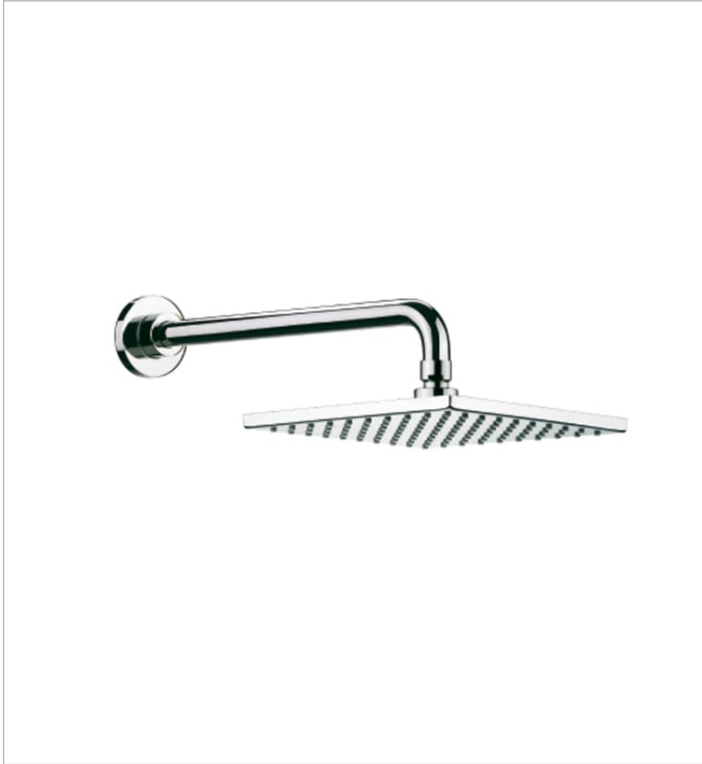

WALL

Shower head with wall mounted shower arm

TECHNICAL DRAWINGS

FEATURES

Installation place: Wall

Number of functions: 1

Shower arm length (mm): 337

Shower head length (mm): 250

Shower head shape: Square

Shower head width (mm): 250

Wall

Stylised, slim-line and avant-garde forms imbue the bathroom with a touch of distinction and class. This collection is the design response for urban and cosmopolitan interiors through slender and refined strokes.