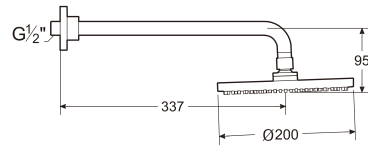

## Shower head with wall mounted shower arm

TECHNICAL DRAWINGS

### FEATURES

Installation place: Wall

Number of functions: 1

Shower arm length (mm): 337

Shower head diameter (mm): 200

Shower head shape: Circular