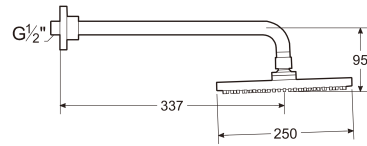

WALL

Shower head with wall mounted shower arm

TECHNICAL DRAWINGS

FEATURES

Installation place: Wall

Number of functions: 1

Shower head diameter (mm): 250

Shower head shape: Circular