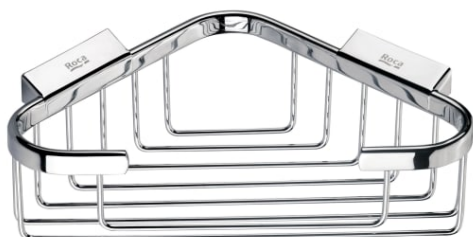

## Corner grilled container

### FEATURES

Complements included

Corner installation

Finish: Polished

Installation type: Wall-mounted

Material: Metal

With shelf