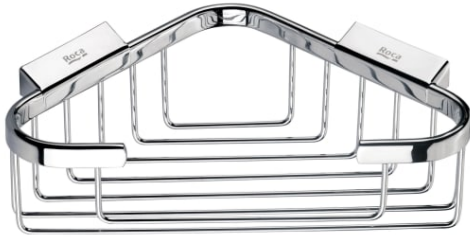

**HOTELS**

Corner grilled container

**FEATURES**

- Complements included
- Corner installation
- Finish: Polished
- Installation type: Wall-mounted
- Material: Metal
- With shelf