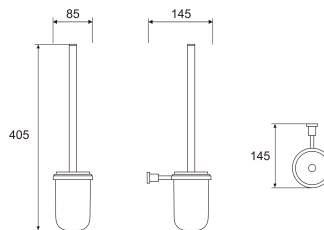

VECTRA

Wall mounted toilet brush holder

TECHNICAL DRAWINGS

FEATURES

Finish: Polished

Installation type: Wall-mounted

Material: Metal

Vetra