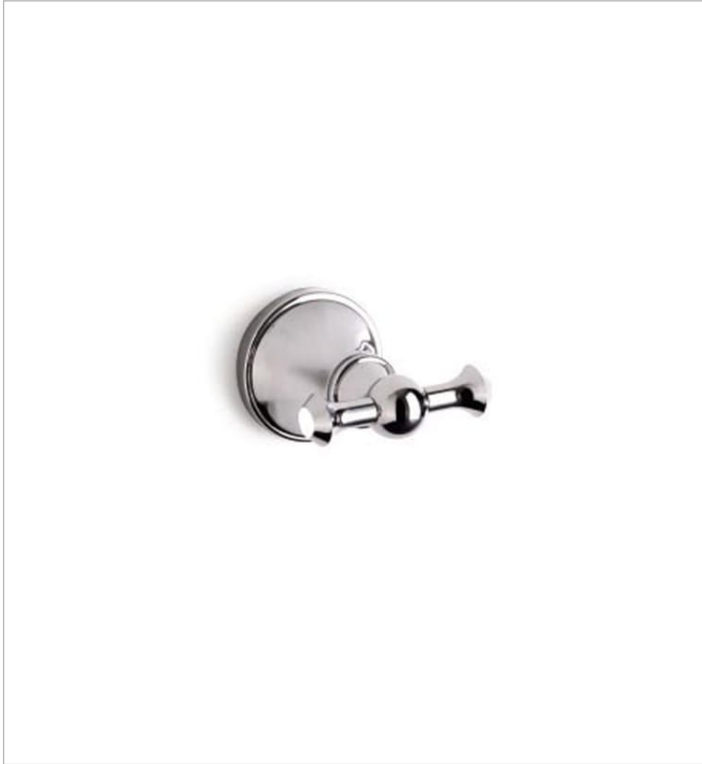

DECORUM

Robe hook

TECHNICAL DRAWINGS

FEATURES

Finish: Polished

Installation type: Wall-mounted

Material: Metal

Decorum

Elegant and classical but with a modern attitude decorum series has been conceived to adapt to different styles

INSTALLATION AND USER MANUALS

[Installation Handbook](#)