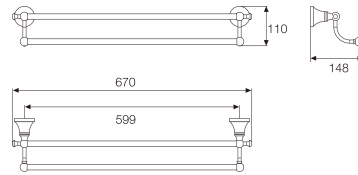

DECORUM

Double towel rail

TECHNICAL DRAWINGS

FEATURES

Finish: Polished

Installation type: Wall-mounted

Material: Metal

Shape: Straight