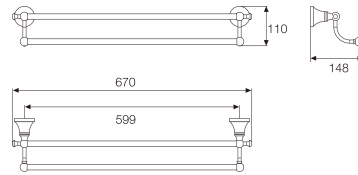

**DECORUM**

**Double towel rail**

**TECHNICAL DRAWINGS**

**FEATURES**

Finish: Polished

Installation type: Wall-mounted

Material: Metal

Shape: Straight