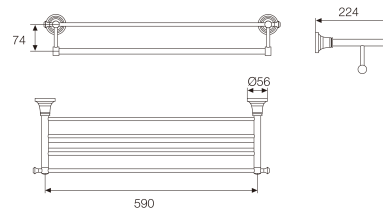

**DECORUM**

**Towel rack**

**TECHNICAL DRAWINGS**

**FEATURES**

Finish: Polished

Installation type: Wall-mounted

Material: Metal

Shape: Straight