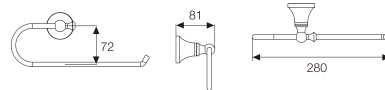

DECORUM

Tower ring

TECHNICAL DRAWINGS

FEATURES

Finish: Polished

Installation type: Wall-mounted

Material: Metal

Shape: Ring