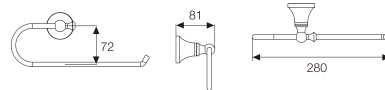

**DECORUM**

**Tower ring**

**TECHNICAL DRAWINGS**

**FEATURES**

Finish: Polished

Installation type: Wall-mounted

Material: Metal

Shape: Ring