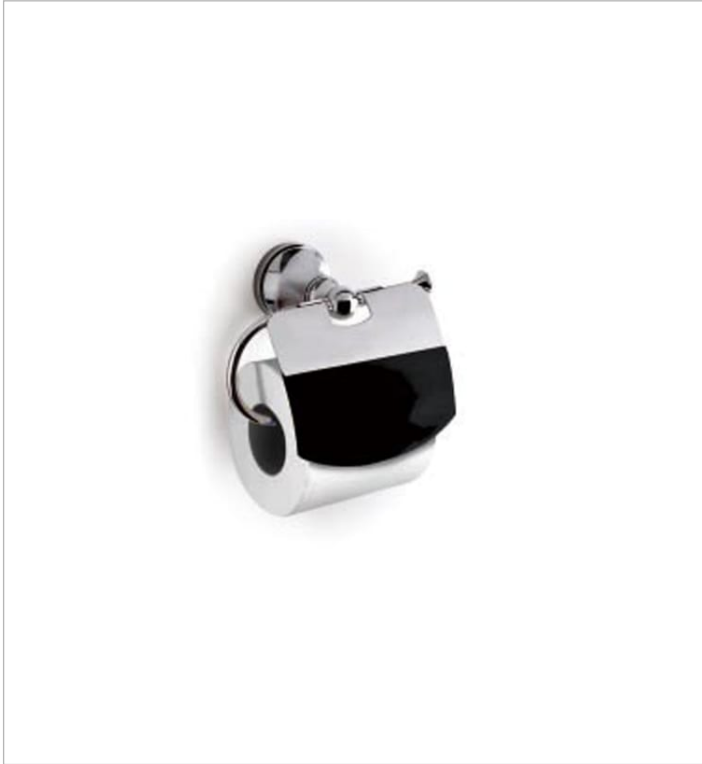

DECORUM

Toilet roll holder with cover

TECHNICAL DRAWINGS

FEATURES

Finish: Polished

Installation type: Wall-mounted

Material: Metal

With cover

Decorum

Elegant and classical but with a modern attitude decorum series has been conceived to adapt to different styles