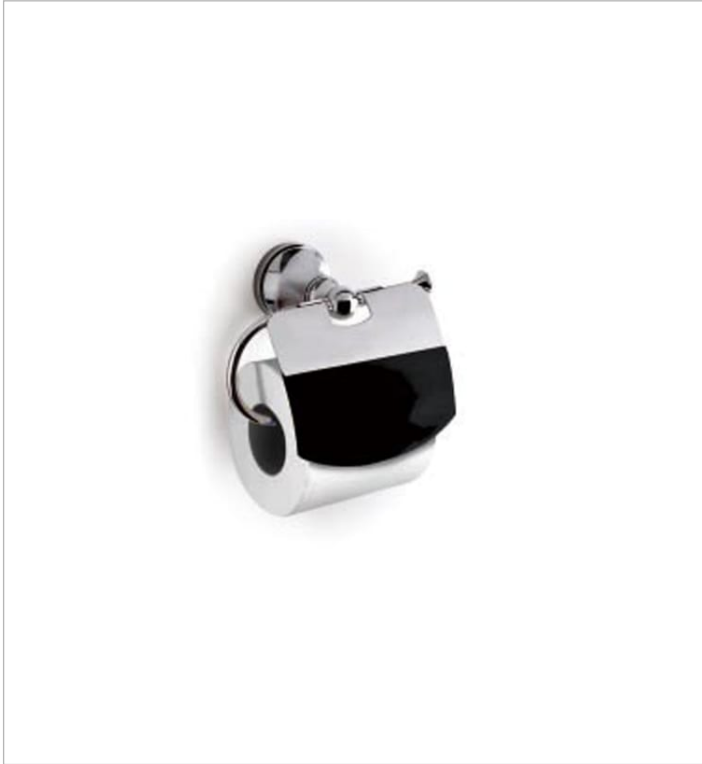

**DECORUM**

**Toilet roll holder with cover**

**TECHNICAL DRAWINGS**

**FEATURES**

Finish: Polished

Installation type: Wall-mounted

Material: Metal

With cover

## Decorum

Elegant and classical but with a modern attitude decorum series has been conceived to adapt to different styles