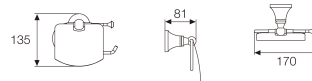

DECORUM

Toilet roll holder with cover

TECHNICAL DRAWINGS

FEATURES

Finish: Polished

Installation type: Wall-mounted

Material: Metal

With cover