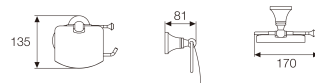

**DECORUM**

**Toilet roll holder with cover**

**TECHNICAL DRAWINGS**

**FEATURES**

Finish: Polished

Installation type: Wall-mounted

Material: Metal

With cover