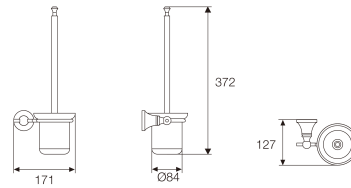

**DECORUM**

**Wall mounted toilet brush holder**

**TECHNICAL DRAWINGS**

**FEATURES**

Finish: Polished

Installation type: Wall-mounted

Material: Metal