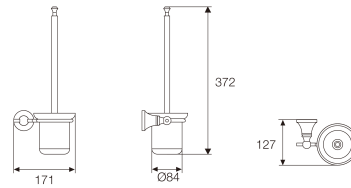

DECORUM

Wall mounted toilet brush holder

TECHNICAL DRAWINGS

FEATURES

Finish: Polished

Installation type: Wall-mounted

Material: Metal

Decorum