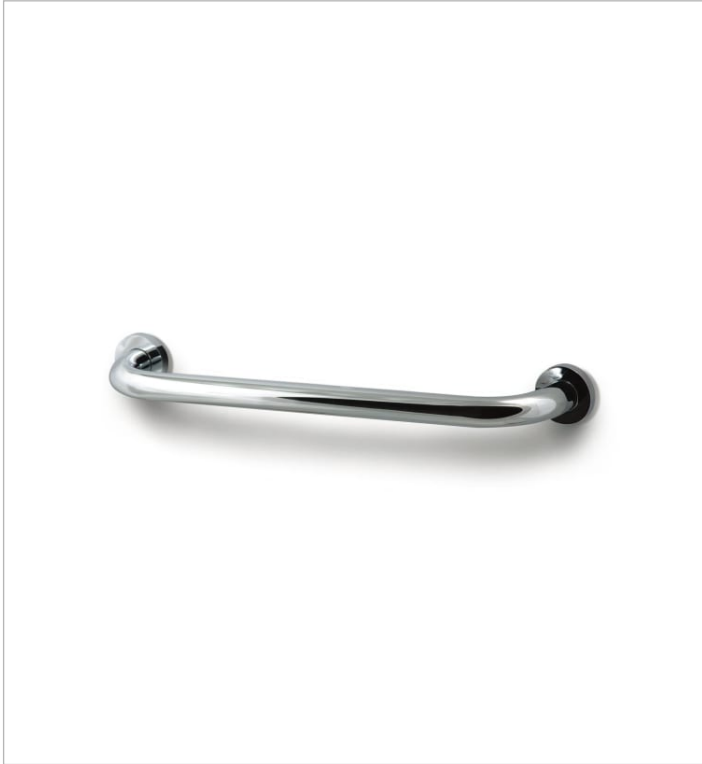

WALL

Straight grab rail

FEATURES

Finish: Polished

Installation type: Wall-mounted

Material: Metal

Shape: Straight

Wall

Stylised, slim-line and avant-garde forms imbue the bathroom with a touch of distinction and class. This collection is the design response for urban and cosmopolitan interiors through slender and refined strokes.