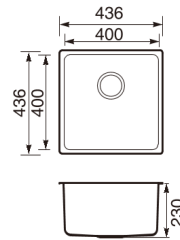

KITCHEN

Stainless steel single square bowl kitchen sink

TECHNICAL DRAWINGS

FEATURES

Bowl depth (mm): 230

Bowl length (mm): 400

Bowl width (mm): 400

Colander included

Drainer

Installation type: Inset / Countertop

Material: Stainless steel

Number of bowls: 1

Shape: Square