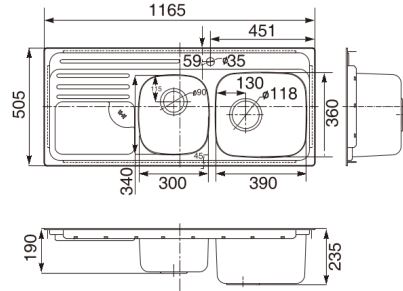

KITCHEN

Stainless steel double round bowl kitchen sink with chopping board

TECHNICAL DRAWINGS

FEATURES

Bowl width (mm): 400

Colander included

Drainer

Installation type: Inset / Countertop

Material: Stainless steel

Number of bowls: 2

Shape: Rectangular