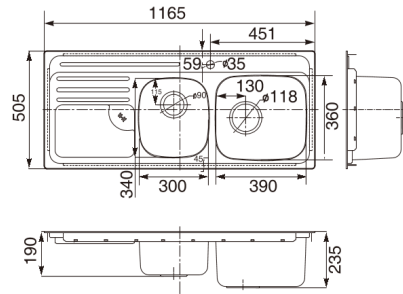

KITCHEN

**Stainless steel double round bowl kitchen sink
with chopping board**

TECHNICAL DRAWINGS

FEATURES

Bowl width (mm): 400

Colander included

Drainer

Installation type: Inset / Countertop

Material: Stainless steel

Number of bowls: 2

Shape: Rectangular